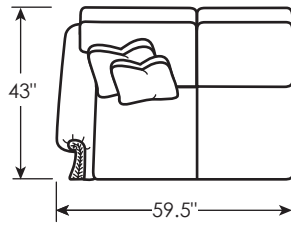

Available Companion Pieces for the 7921 Sectional:

-52L LAF Love Seat