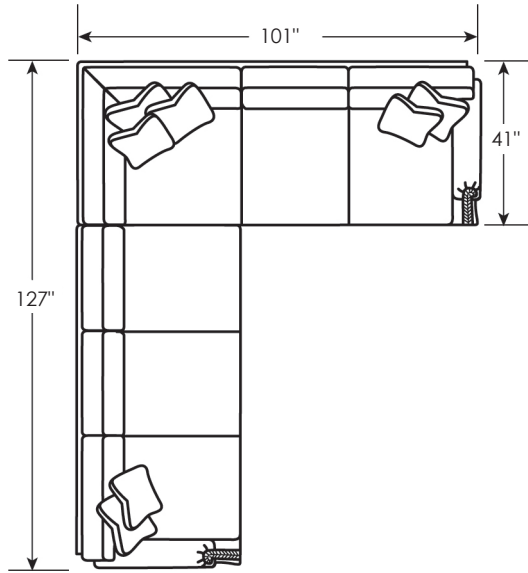

As shown at left:

-53RCR RAF Corner Sofa/-53L LAF SOFA