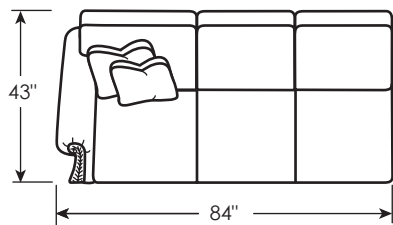

7921-52R WEST SHORE RIGHT ARM FACING LOVE SEAT

Overall 59.5W 43D 37.5H in.
 Seat 19.5H in.
 Arm 26.5H in.
 Inside 49.5W 23D in.
 Standard Features

One 20" Throw Pillow,
 one 18" Throw Pillow

7921-53LCR WEST SHORE LEFT ARM FACING CORNER SOFA

Overall 101W 43D 37.5H in.
 Seat 19.5H in.
 Arm 26.5H in.
 Inside 74W 23D in.
 Standard Features

Two 20" Throw Pillows,
 Three 18" Throw Pillows

7921-53R WEST SHORE RIGHT ARM FACING SOFA

Overall 84W 43D 37.5H in.
 Seat 19.5H in.
 Arm 26.5H in.
 Inside 74W 23D in.
 Standard Features

One 20" Throw Pillow,
 one 18" Throw Pillow

FOR ALL 7921 SECTIONAL PIECES: STANDARD SEAT CUSHION ULTRA DOWN, STANDARD BACK CUSHION BLEND DOWN, STANDARD FINISH PLANTATION, STANDARD THROW PILLOWS BLEND DOWN

As shown at left:

-53RCR RAF Corner Sofa/-53L LAF SOFA

Available Companion Pieces for the 7921 Sectional:

-52L LAF Love Seat

-52R RAF Love Seat

-53L LAF Sofa

-53R RAF Sofa

-53LCR LAF Corner Sofa