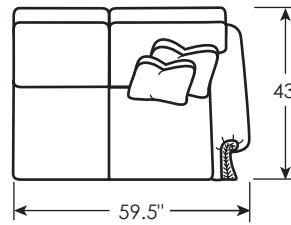

7921-52R WEST SHORE RIGHT ARM FACING LOVE SEAT

Overall 59.5W 43D 37.5H in.
 Seat 19.5H in.
 Arm 26.5H in.
 Inside 49.5W 23D in.
 Standard Features

One 20" Throw Pillow,
 one 18" Throw Pillow

7921-53LCR WEST SHORE LEFT ARM FACING CORNER SOFA

Overall 101W 43D 37.5H in.
 Seat 19.5H in.
 Arm 26.5H in.
 Inside 74W 23D in.
 Standard Features

Two 20" Throw Pillows,
 Three 18" Throw Pillows

7921-53R WEST SHORE RIGHT ARM FACING SOFA

Overall 84W 43D 37.5H in.
 Seat 19.5H in.
 Arm 26.5H in.
 Inside 74W 23D in.
 Standard Features

One 20" Throw Pillow,
 one 18" Throw Pillow

FOR ALL 7921 SECTIONAL PIECES: STANDARD SEAT CUSHION ULTRA DOWN, STANDARD BACK CUSHION BLEND DOWN, STANDARD FINISH PLANTATION, STANDARD THROW PILLOWS BLEND DOWN

As shown at left:

-53RCR RAF Corner Sofa/-53L LAF SOFA

Available Companion Pieces for the 7921 Sectional:

-52L LAF Love Seat

-52R RAF Love Seat

-53L LAF Sofa

-53R RAF Sofa

-53LCR LAF Corner Sofa