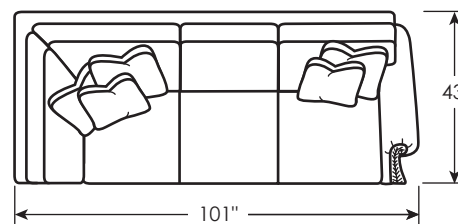

7921-52R WEST SHORE RIGHT ARM FACING LOVE SEAT

Overall 59.5W 43D 37.5H in.
 Seat 19.5H in.
 Arm 26.5H in.
 Inside 49.5W 23D in.
 Standard Features

One 20" Throw Pillow,
 one 18" Throw Pillow

7921-53LCR WEST SHORE LEFT ARM FACING CORNER SOFA

Overall 101W 43D 37.5H in.
 Seat 19.5H in.
 Arm 26.5H in.
 Inside 74W 23D in.
 Standard Features

Two 20" Throw Pillows,
 Three 18" Throw Pillows

7921-53R WEST SHORE RIGHT ARM FACING SOFA

Overall 84W 43D 37.5H in.
 Seat 19.5H in.
 Arm 26.5H in.
 Inside 74W 23D in.
 Standard Features

One 20" Throw Pillow,
 one 18" Throw Pillow

FOR ALL 7921 SECTIONAL PIECES: STANDARD SEAT CUSHION ULTRA DOWN, STANDARD BACK CUSHION BLEND DOWN, STANDARD FINISH PLANTATION, STANDARD THROW PILLOWS BLEND DOWN

As shown at left:

-53RCR RAF Corner Sofa/-53L LAF SOFA

Available Companion Pieces for the 7921 Sectional:

-52L LAF Love Seat

-52R RAF Love Seat

-53L LAF Sofa

-53R RAF Sofa

-53LCR LAF Corner Sofa