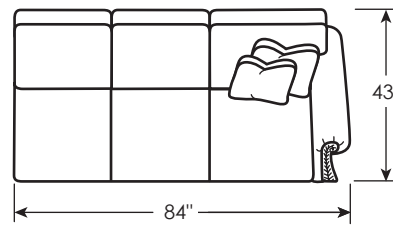

7921-52R WEST SHORE RIGHT ARM FACING LOVE SEAT

Overall 59.5W 43D 37.5H in.
 Seat 19.5H in.
 Arm 26.5H in.
 Inside 49.5W 23D in.
 Standard Features

One 20" Throw Pillow,
 one 18" Throw Pillow

7921-53LCR WEST SHORE LEFT ARM FACING CORNER SOFA

Overall 101W 43D 37.5H in.
 Seat 19.5H in.
 Arm 26.5H in.
 Inside 74W 23D in.
 Standard Features

Two 20" Throw Pillows,
 Three 18" Throw Pillows

7921-53R WEST SHORE RIGHT ARM FACING SOFA

Overall 84W 43D 37.5H in.
 Seat 19.5H in.
 Arm 26.5H in.
 Inside 74W 23D in.
 Standard Features

One 20" Throw Pillow,
 one 18" Throw Pillow

FOR ALL 7921 SECTIONAL PIECES: STANDARD SEAT CUSHION ULTRA DOWN, STANDARD BACK CUSHION BLEND DOWN, STANDARD FINISH PLANTATION, STANDARD THROW PILLOWS BLEND DOWN

As shown at left:

-53RCR RAF Corner Sofa/-53L LAF SOFA

Available Companion Pieces for the 7921 Sectional:

-52L LAF Love Seat

-52R RAF Love Seat

-53L LAF Sofa

-53R RAF Sofa

-53LCR LAF Corner Sofa