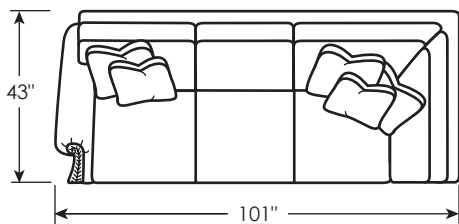

7921-52R WEST SHORE RIGHT ARM FACING LOVE SEAT

Overall 59.5W 43D 37.5H in.
 Seat 19.5H in.
 Arm 26.5H in.
 Inside 49.5W 23D in.
 Standard Features

One 20" Throw Pillow,
 one 18" Throw Pillow

7921-53LCR WEST SHORE LEFT ARM FACING CORNER SOFA

Overall 101W 43D 37.5H in.
 Seat 19.5H in.
 Arm 26.5H in.
 Inside 74W 23D in.
 Standard Features

Two 20" Throw Pillows,
 Three 18" Throw Pillows

7921-53R WEST SHORE RIGHT ARM FACING SOFA

Overall 84W 43D 37.5H in.
 Seat 19.5H in.
 Arm 26.5H in.
 Inside 74W 23D in.
 Standard Features

One 20" Throw Pillow,
 one 18" Throw Pillow

FOR ALL 7921 SECTIONAL PIECES: STANDARD SEAT CUSHION ULTRA DOWN, STANDARD BACK CUSHION BLEND DOWN, STANDARD FINISH PLANTATION, STANDARD THROW PILLOWS BLEND DOWN

As shown at left:

-53RCR RAF Corner Sofa/-53L LAF SOFA

Available Companion Pieces for the 7921 Sectional:

-52L LAF Love Seat

-52R RAF Love Seat

-53L LAF Sofa

-53R RAF Sofa

-53LCR LAF Corner Sofa